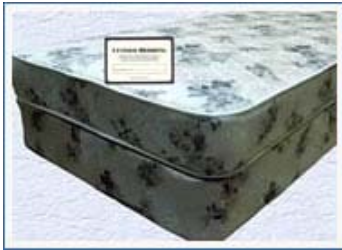

# 3/4 Bed Mattresses

**Colorful Dreams**

**Matt Height = 8"  
Matt Only = \$299.95  
Set Price = \$399.95**

**Celestial Dreams**

**Matt Height = 8"  
Matt Only = \$349.95  
Set Price = \$449.95**

**Sweet Dreams I**

**Matt Height = 8" to 9"  
Matt Only = \$399.95  
Set Price = \$499.95**

**Sweet Dreams II**

**Matt Height = 10" to 11"  
Matt Only = \$499.95  
Set Price = \$599.95**

**Sweet Dreams III**

**Matt Height = 10" to 13"  
Matt Only = \$599.95  
Set Price = \$699.95**

**Sweet Dreams IV**

**Height = 11" to 15"  
Matt Only = \$799.95  
Set Price = \$899.95**

**Sweet Dreams V**

**Matt Height = 10"  
Matt Only = \$1099.95  
Set Price = \$1199.95**

**Sweet Dreams VI**

**Matt Height = 7"  
Matt Only = \$699.95  
Set Price = \$799.95**