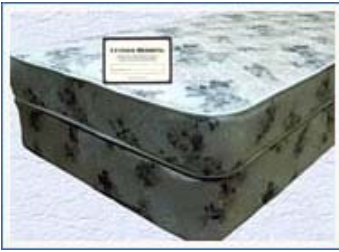

3/4 Bed Mattresses

Colorful Dreams

Matt Height = 8"
 Matt Only = \$299.95
 Set Price = \$399.95

Celestial Dreams

Matt Height = 8"
 Matt Only = \$349.95
 Set Price = \$449.95

Sweet Dreams I

Matt Height = 8" to 9"
 Matt Only = \$399.95
 Set Price = \$499.95

Sweet Dreams II

Matt Height = 10" to 11"
 Matt Only = \$499.95
 Set Price = \$599.95

Sweet Dreams III

Matt Height = 10" to 13"
 Matt Only = \$599.95
 Set Price = \$699.95

Sweet Dreams IV

Height = 11" to 15"
 Matt Only = \$799.95
 Set Price = \$899.95

Sweet Dreams V

Matt Height = 10"
 Matt Only = \$1099.95
 Set Price = \$1199.95

Sweet Dreams VI

Matt Height = 7"
 Matt Only = \$699.95
 Set Price = \$799.95

Sweet Dreams VII

Matt Height = 12" to 14"
 Matt Only = \$799.95
 Set Price = \$899.95